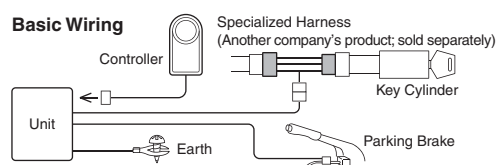

Full Auto Time

The most suitable time is calculated from the amount of time the engine was running (It is possible to make desired selection from 2 settings).

Manual Time

Possible to set OFF or 3 minutes.

Easy Installation

The Special Model Specific Harness (sold separately) makes installation a snap.

Controller Size: 22×41×9 (Switch: 11) mm
Unit Size: 60×20×50 mm